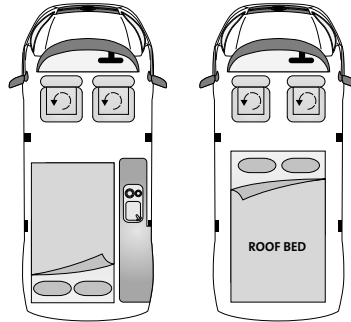

POP-TOP*

HI-LINE*

LO-LINE: Ford steel roof, panoramic glass roof hatch with silver- screen insulated black out.

POP-TOP: Reimo front lifting elevating roof inc front spoiler, front window and side screens with curtains.