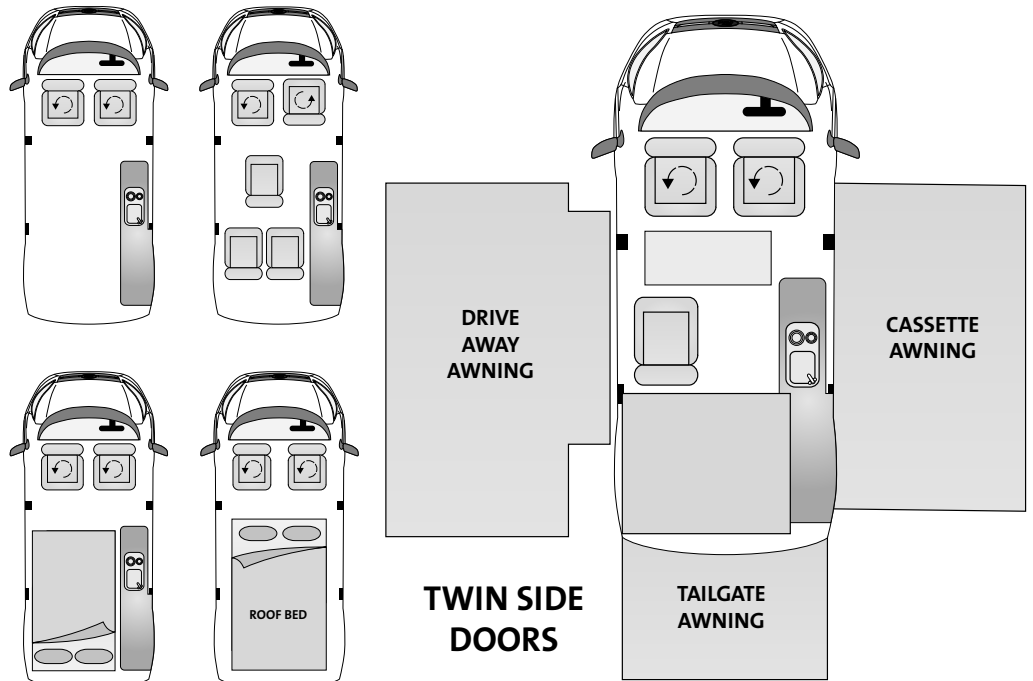

POP-TOP*

HI-LINE*

LO-LINE: Ford steel roof, panoramic glass roof hatch with silver- screen insulated black out.

POP-TOP: Reimo front lifting elevating roof inc front spoiler, front window and side screens with curtains.