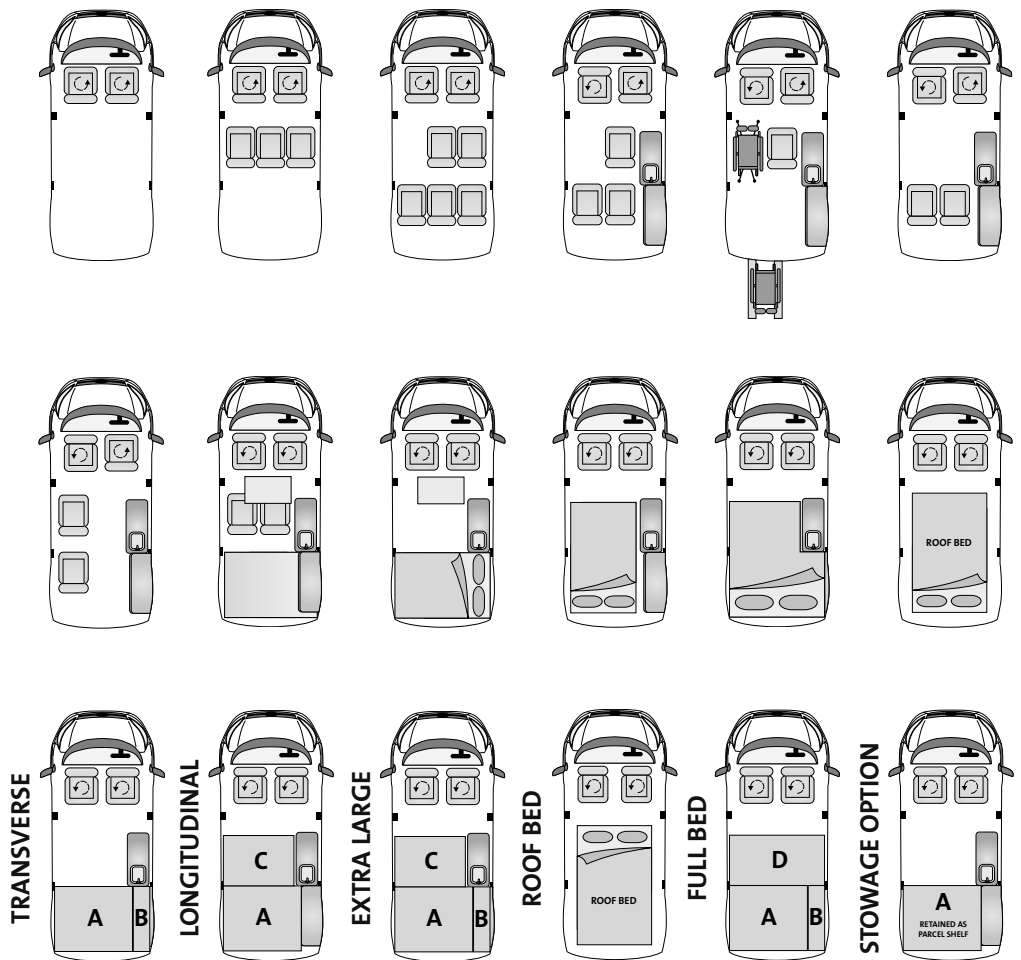

POP-TOP*

HI-LINE*

FLOOR PLANS

For maximum load area, stow alloy bed frame and cushions vertically. Bed suspends over folded seats or with seats removed to provide versatile and generous load area combinations.