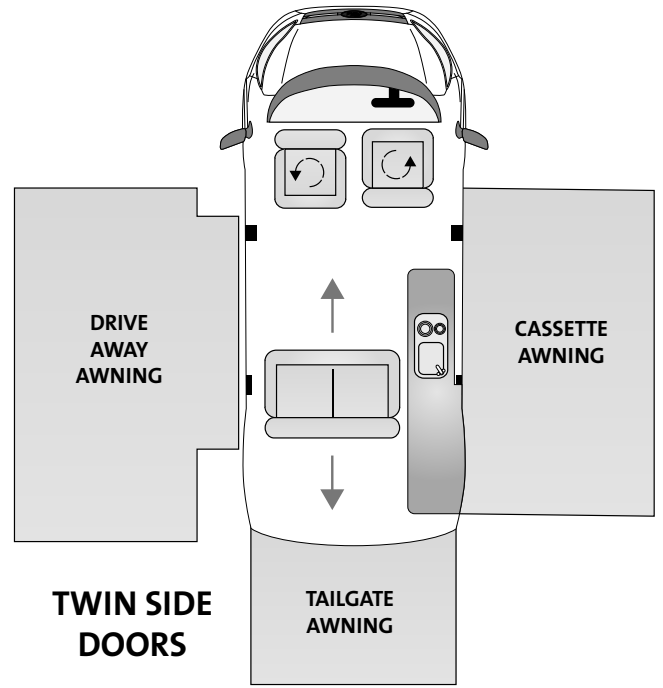

POP-TOP*

HI-LINE*

LO-LINE: Ford steel roof, panoramic glass roof hatch with silver- screen insulated black out.

POP-TOP: Reimo front lifting elevating roof inc front spoiler, front window and side screens with curtains.

HI-LINE: Ford steel roof, full height rear barn doors, LH upper locker, full height RH wardrobe extension, locker over kitchen and over cab locker, 500mm x 500mm roof light complete with black out blind and insect screen.