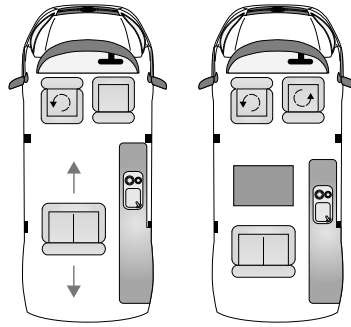

POP-TOP*

HI-LINE*

LO-LINE: Ford steel roof, panoramic glass roof hatch with silver- screen insulated black out.

POP-TOP: Reimo front lifting elevating roof inc front spoiler, front window and side screens with curtains.